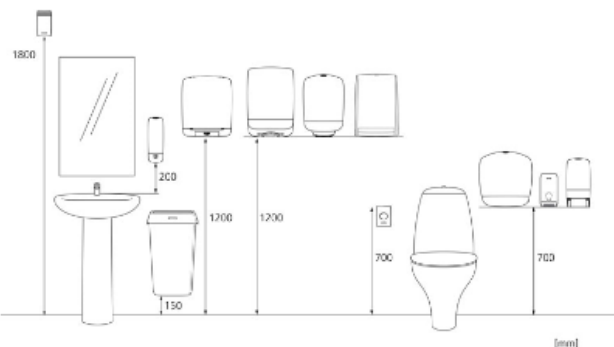

Product / Consumer pack

x 239 mm
y 245 mm
z 151 mm

White

0.75 kg

Transport pack

x 244 mm
y 254 mm
z 154 mm

1

0.935 kg

6414300090069

Transport pallet

x 800 mm
y 1166 mm
z 1200 mm

100

118.65 kg

6414300090076

Measurements and installing

Related products