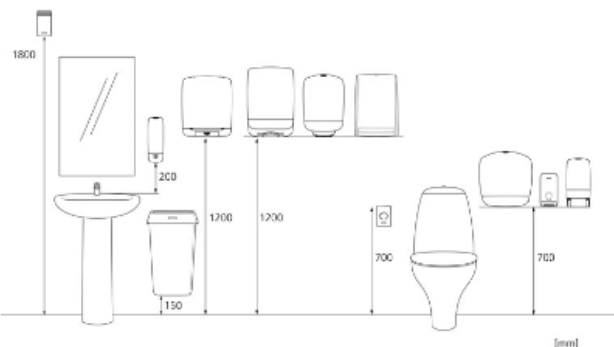

## Product / Consumer pack

x 342 mm  
y 356 mm  
z 149 mm

White

1.257 kg

## Transport pallet

x 800 mm  
y 1254 mm  
z 1200 mm

48

102.334 kg

6414300090090

## Measurements and installing