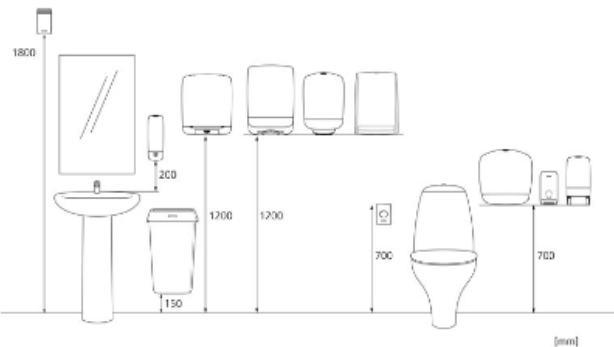

Product / Consumer pack

x 100 mm
y 204 mm
z 125 mm

Black

0.304 kg

Transport pack

x 108 mm
y 217 mm
z 134 mm

1

0.4 kg

6414300092186

Transport pallet

x 800 mm
y 1235 mm
z 1200 mm

315

151.15 kg

6414300092193

Measurements and installing

Related products