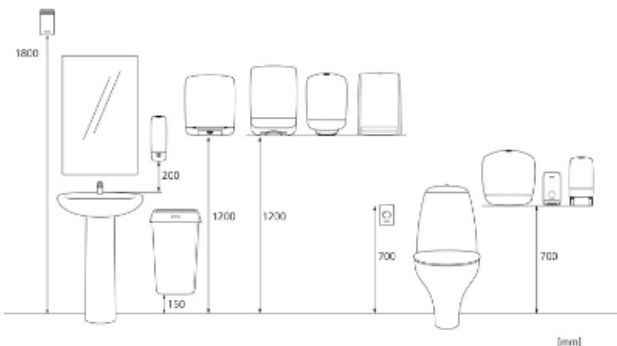

z 1200 mm

81

120.406 kg

6414300092094

Measurements and installing

Related products

343016
**Katrin Basic Non
stop M 2, Handy
Pack**

343023
**Katrin Classic Non
Stop M 2, Handy
Pack**